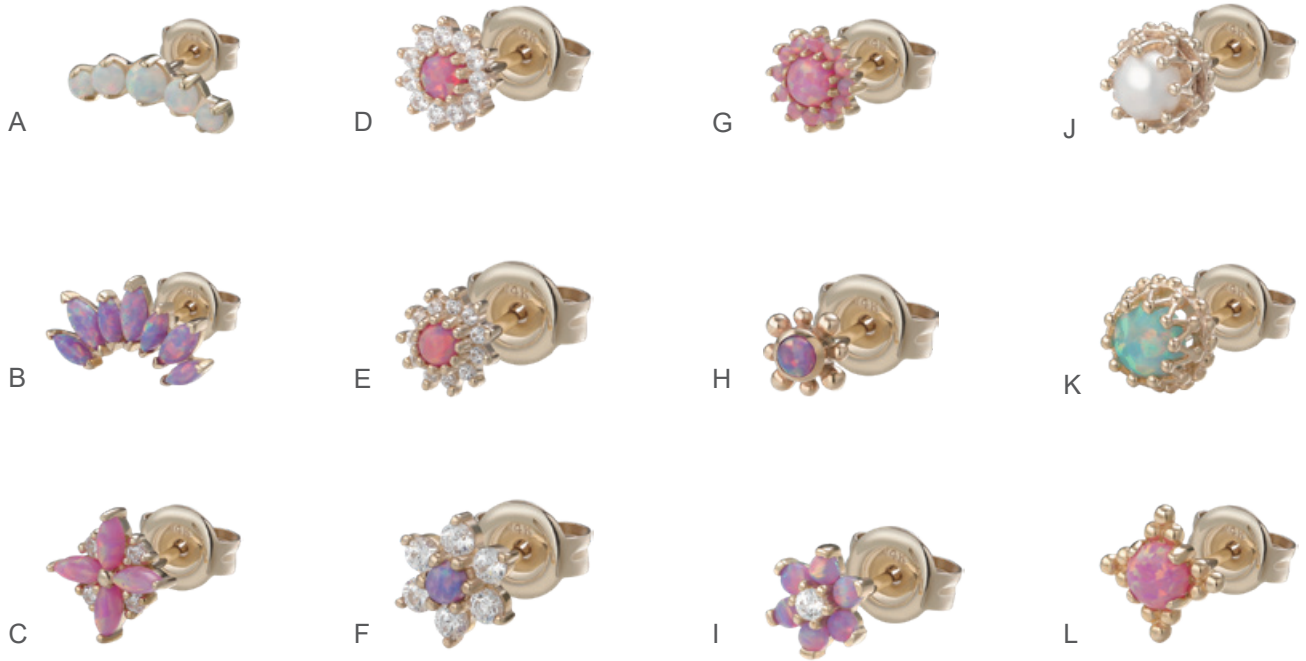

A 14KEAS12091 Gold Color:Yellow Gold Stone Color:OP18 Size:13x4mm Gem: RD 0.28cts	D 14KEAS11985 Gold Color:Yellow Gold Stone Color:White+OP22 Size:6mm Gem: RD 0.126cts	G 14KEAS11986 Gold Color:Yellow Gold Stone Color:OP22 Size:6mm Gem: RD 0.126cts	J 14KEAS12036 Gold Color:Yellow Gold Stone Color:Pearl White Size:6mm Gem: RD 0.2cts
B 14KEAS12112 Gold Color:Yellow Gold Stone Color:OP38 Size:12x7mm Gem: MQ 0.5cts	E 14KEAS12076 Gold Color:Yellow Gold Stone Color:White+OP22 Size:5mm Gem: RD 0.063cts	H 14KEAS12033 Gold Color:Yellow Gold Stone Color:OP38 Size:5mm Gem: RD 0.03cts	K 14KEAS12088 Gold Color:Yellow Gold Stone Color:OP03 Size:6mm Gem: RD 0.3cts
C 14KEAS12044 Gold Color:Yellow Gold Stone Color:White+OP22 Size:8mm Size:Gem: PR 0.4cts/RD 0.032cts	F 14KEAS12087 Gold Color:Yellow Gold Stone Color:White+OP38 Size:7mm Gem: RD 0.068cts	I 14KEAS11960 Gold Color:Yellow Gold Stone Color:White+OP38 Size:6mm Gem: RD 0.105cts	L 14KEAS12064 Gold Color:Yellow Gold Stone Color:OP22 Size:7mm Gem: RD 0.2cts