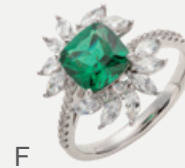

A

C

E

G

B

D

F

H

A KPEN11338

Gold Color: Yellow Gold
Stone Color: White/Emerald
Size: 25x11x5mm
Gem: OCT 4cts/RD 0.265cts

C KPEN11338

Gold Color: White Gold
Stone Color: White/Emerald
Size: 25x11x5mm
Gem: OCT 4cts/RD 0.265cts

E KPEN11337

Gold Color: Yellow Gold
Stone Color: White/Emerald
Size: 35x13x6mm
Gem: OCT 4cts/MQ 0.1cts
PR 0.7cts/RD 0.52cts

G KPEN11337

Gold Color: White Gold
Stone Color: White/Emerald
Size: 35x13x6mm
Gem: OCT 4cts/MQ 0.1cts
PR 0.7cts/RD 0.52cts

B KEAR11022

Gold Color: White Gold
Stone Color: White/Emerald
Size: 38x12mm
Gem: VO 2cts/RD 1.004cts

D KEAS11016

Gold Color: White Gold
Stone Color: White/Emerald
Size: 28x12mm
Gem: PR 0.7cts/RD 0.104cts

F KRIN11094

Gold Color: White Gold
Stone Color: White/Emerald
Size: 6#,7#,8#,9#,10#
Gem: CUSH 2cts/MQ 1.3cts
RD 0.156cts

H KRIN11093

Gold Color: White Gold
Stone Color: White/Emerald
Size: 6#,7#,8#,9#,10#
Gem: CUSH 1.2cts/SQ 0.3cts
RD 0.252cts